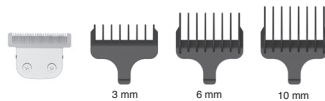

www.wahl-consumer.com

9888 WAHL Lithium Ion Trimmer

MODEL/TYPE 9888

Part No. 09888.1010

09888-1216 Multi Purpose Grooming Kit

Guide Combs for T-Blade

Guide Combs for Standard Blade

6-Position Guide Comb

2-12 mm

Detailer

Shaver

09888-1316 Total Beard Grooming Kit

Beard Guide Combs

Hair Guide Combs

6-Position Guide Comb
2-12 mm

V Trim Guide
2mm