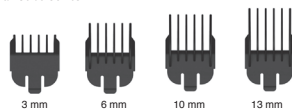

www.wahl-consumer.com

9888 WAHL Lithium Ion Trimmer

MODEL/TYPE 9888

Part No. 09888.1010

09888-1216 Multi Purpose Grooming Kit

Guide Combs for T-Blade

Guide Combs for Standard Blade

6-Position Guide Comb

2-12 mm

Detailer

Shaver

09888-1316 Total Beard Grooming Kit

Beard Guide Combs

Hair Guide Combs

6-Position Guide Comb
2-12 mm

V Trim Guide
2mm